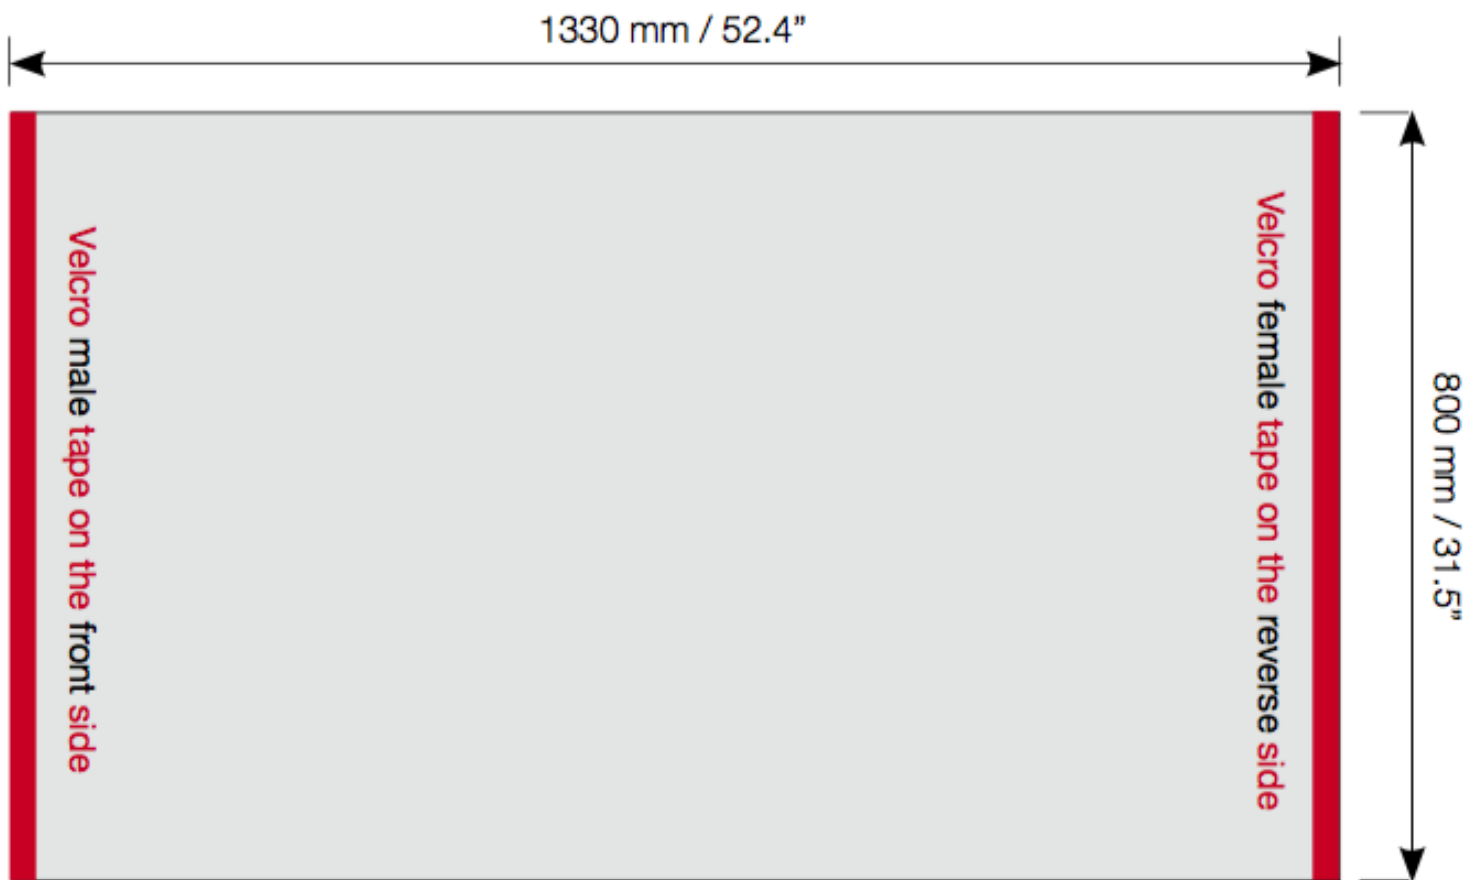

Graphic panel production

Attach a 20 mm Velcro male tape on the front side and a female on the other edge on the reverse side.